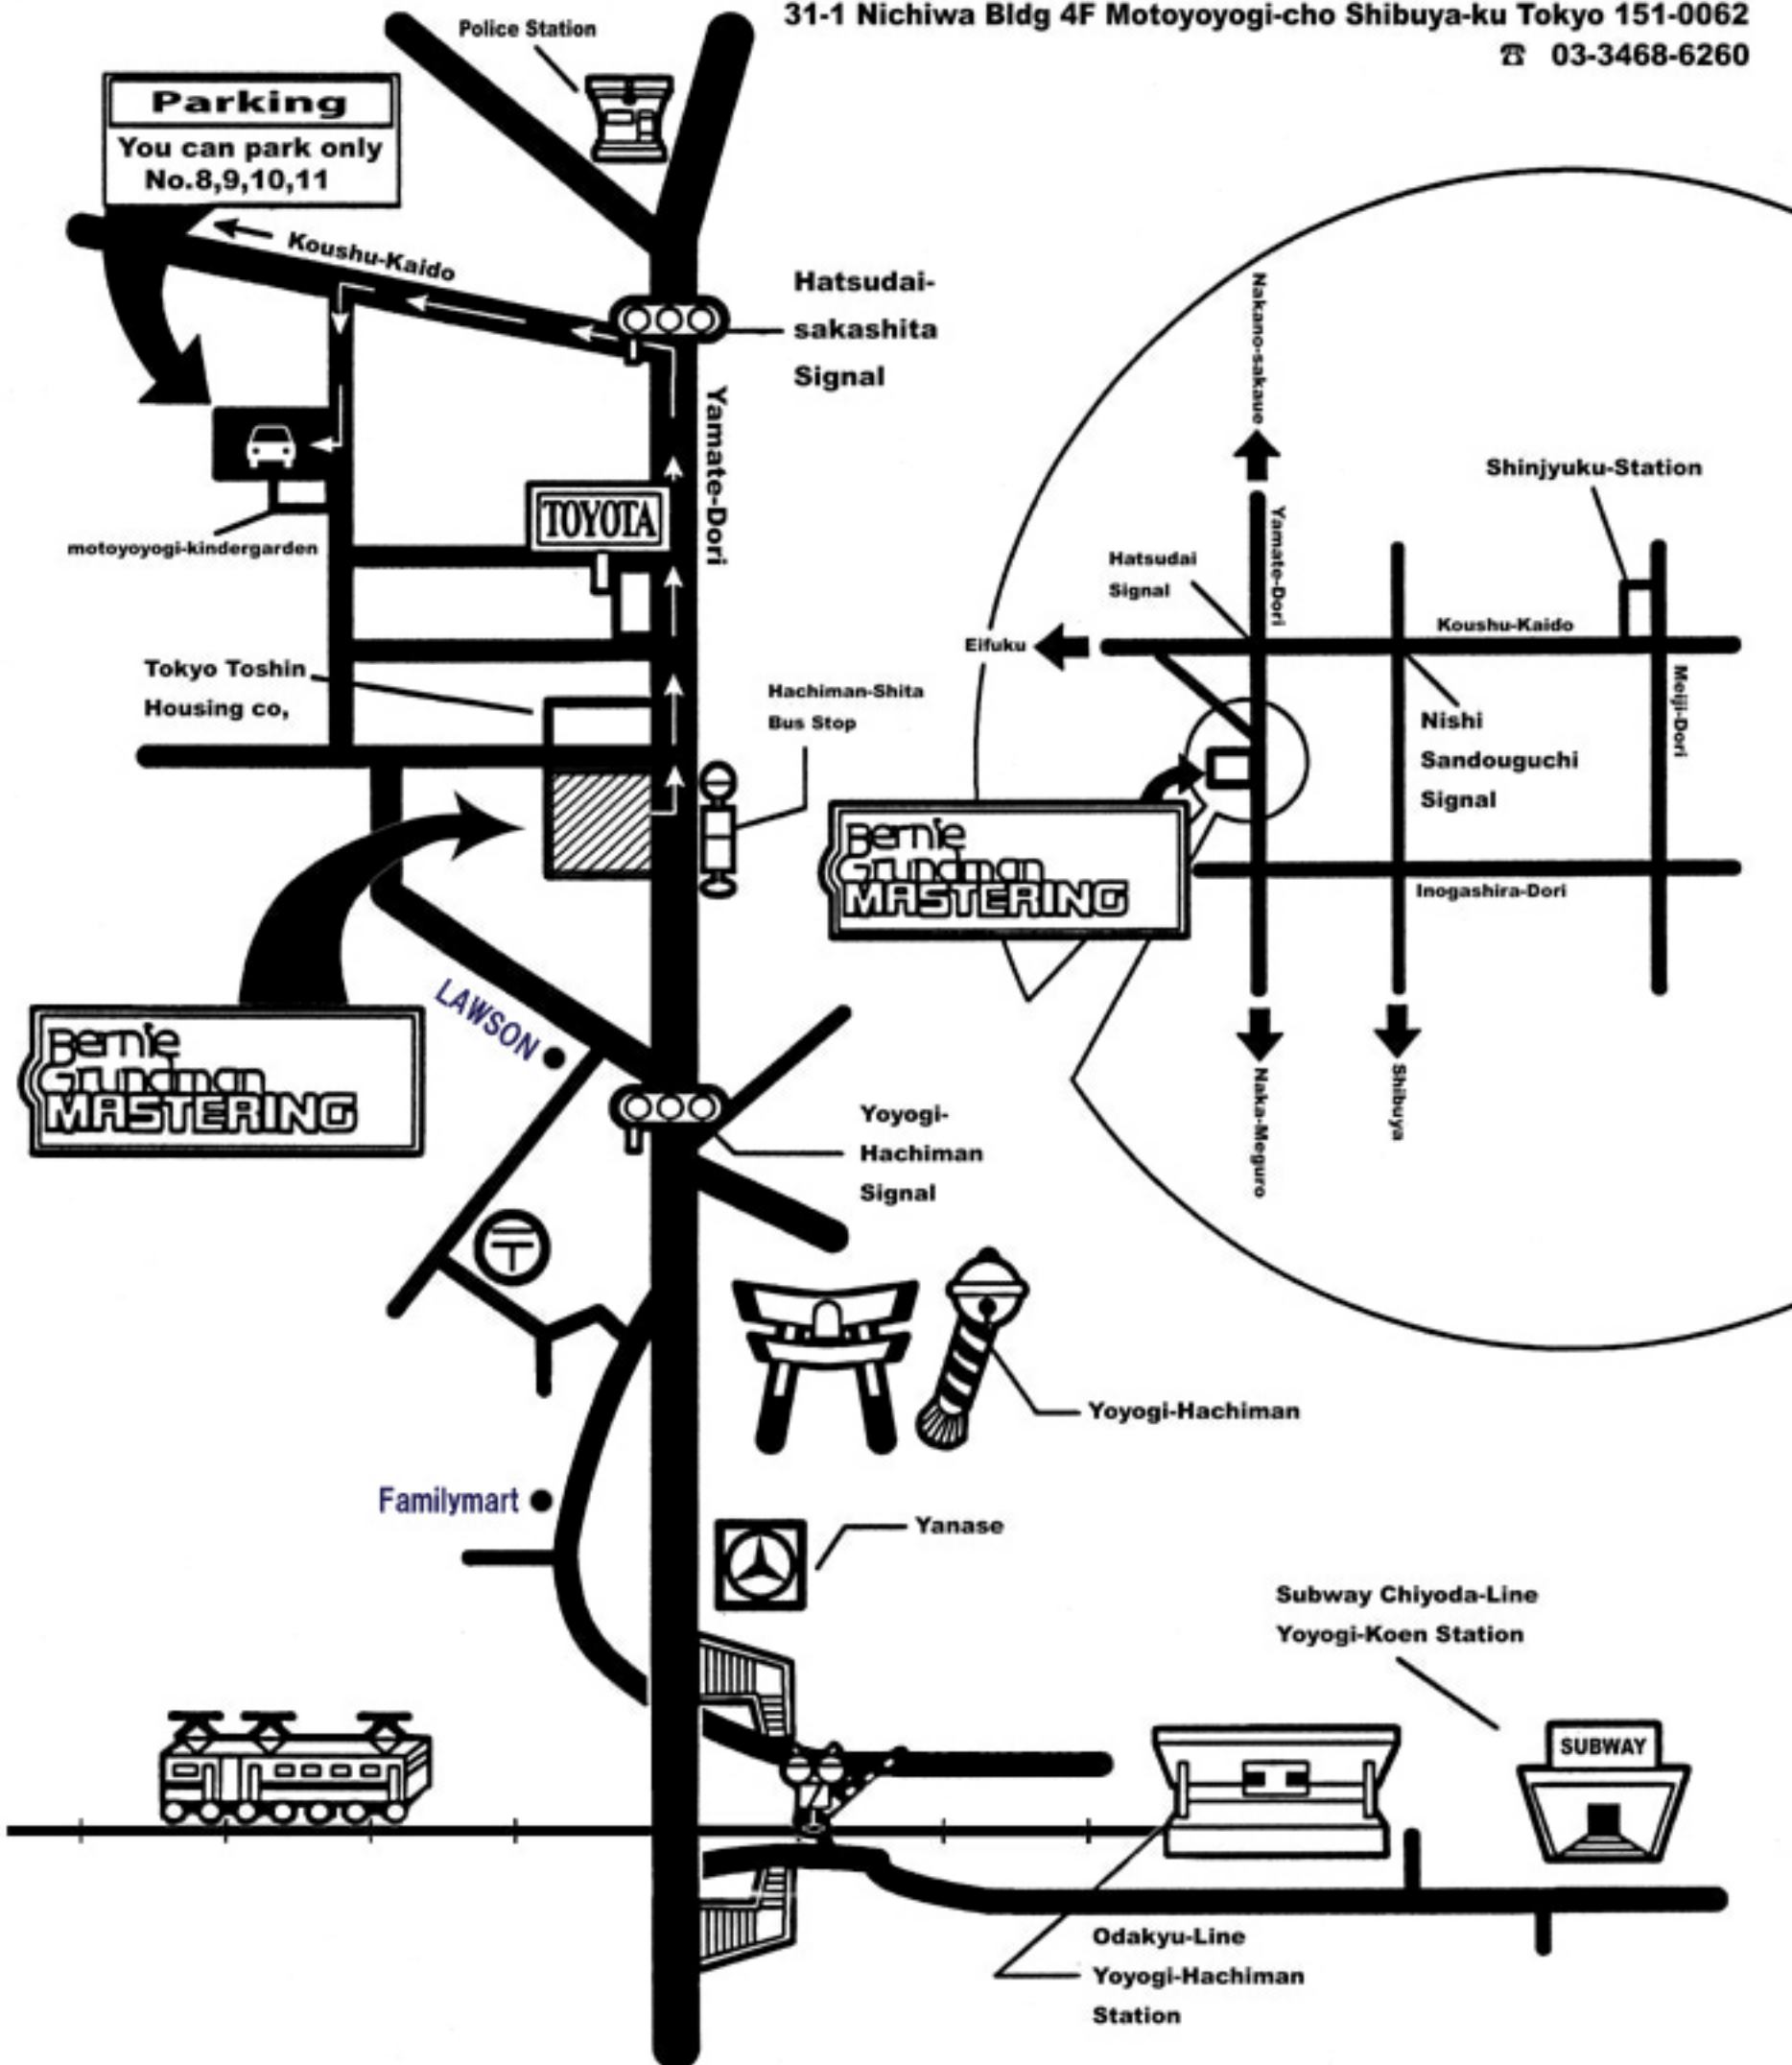

Bernie Grundman MASTERING

-MAP-

31-1 Nichiwa Bldg 4F Motoyoyogi-cho Shibuya-ku Tokyo 151-0062

☎ 03-3468-6260

Yoyogi-Hachiman or Yoyogi-Koen Station from 5Min on foot.